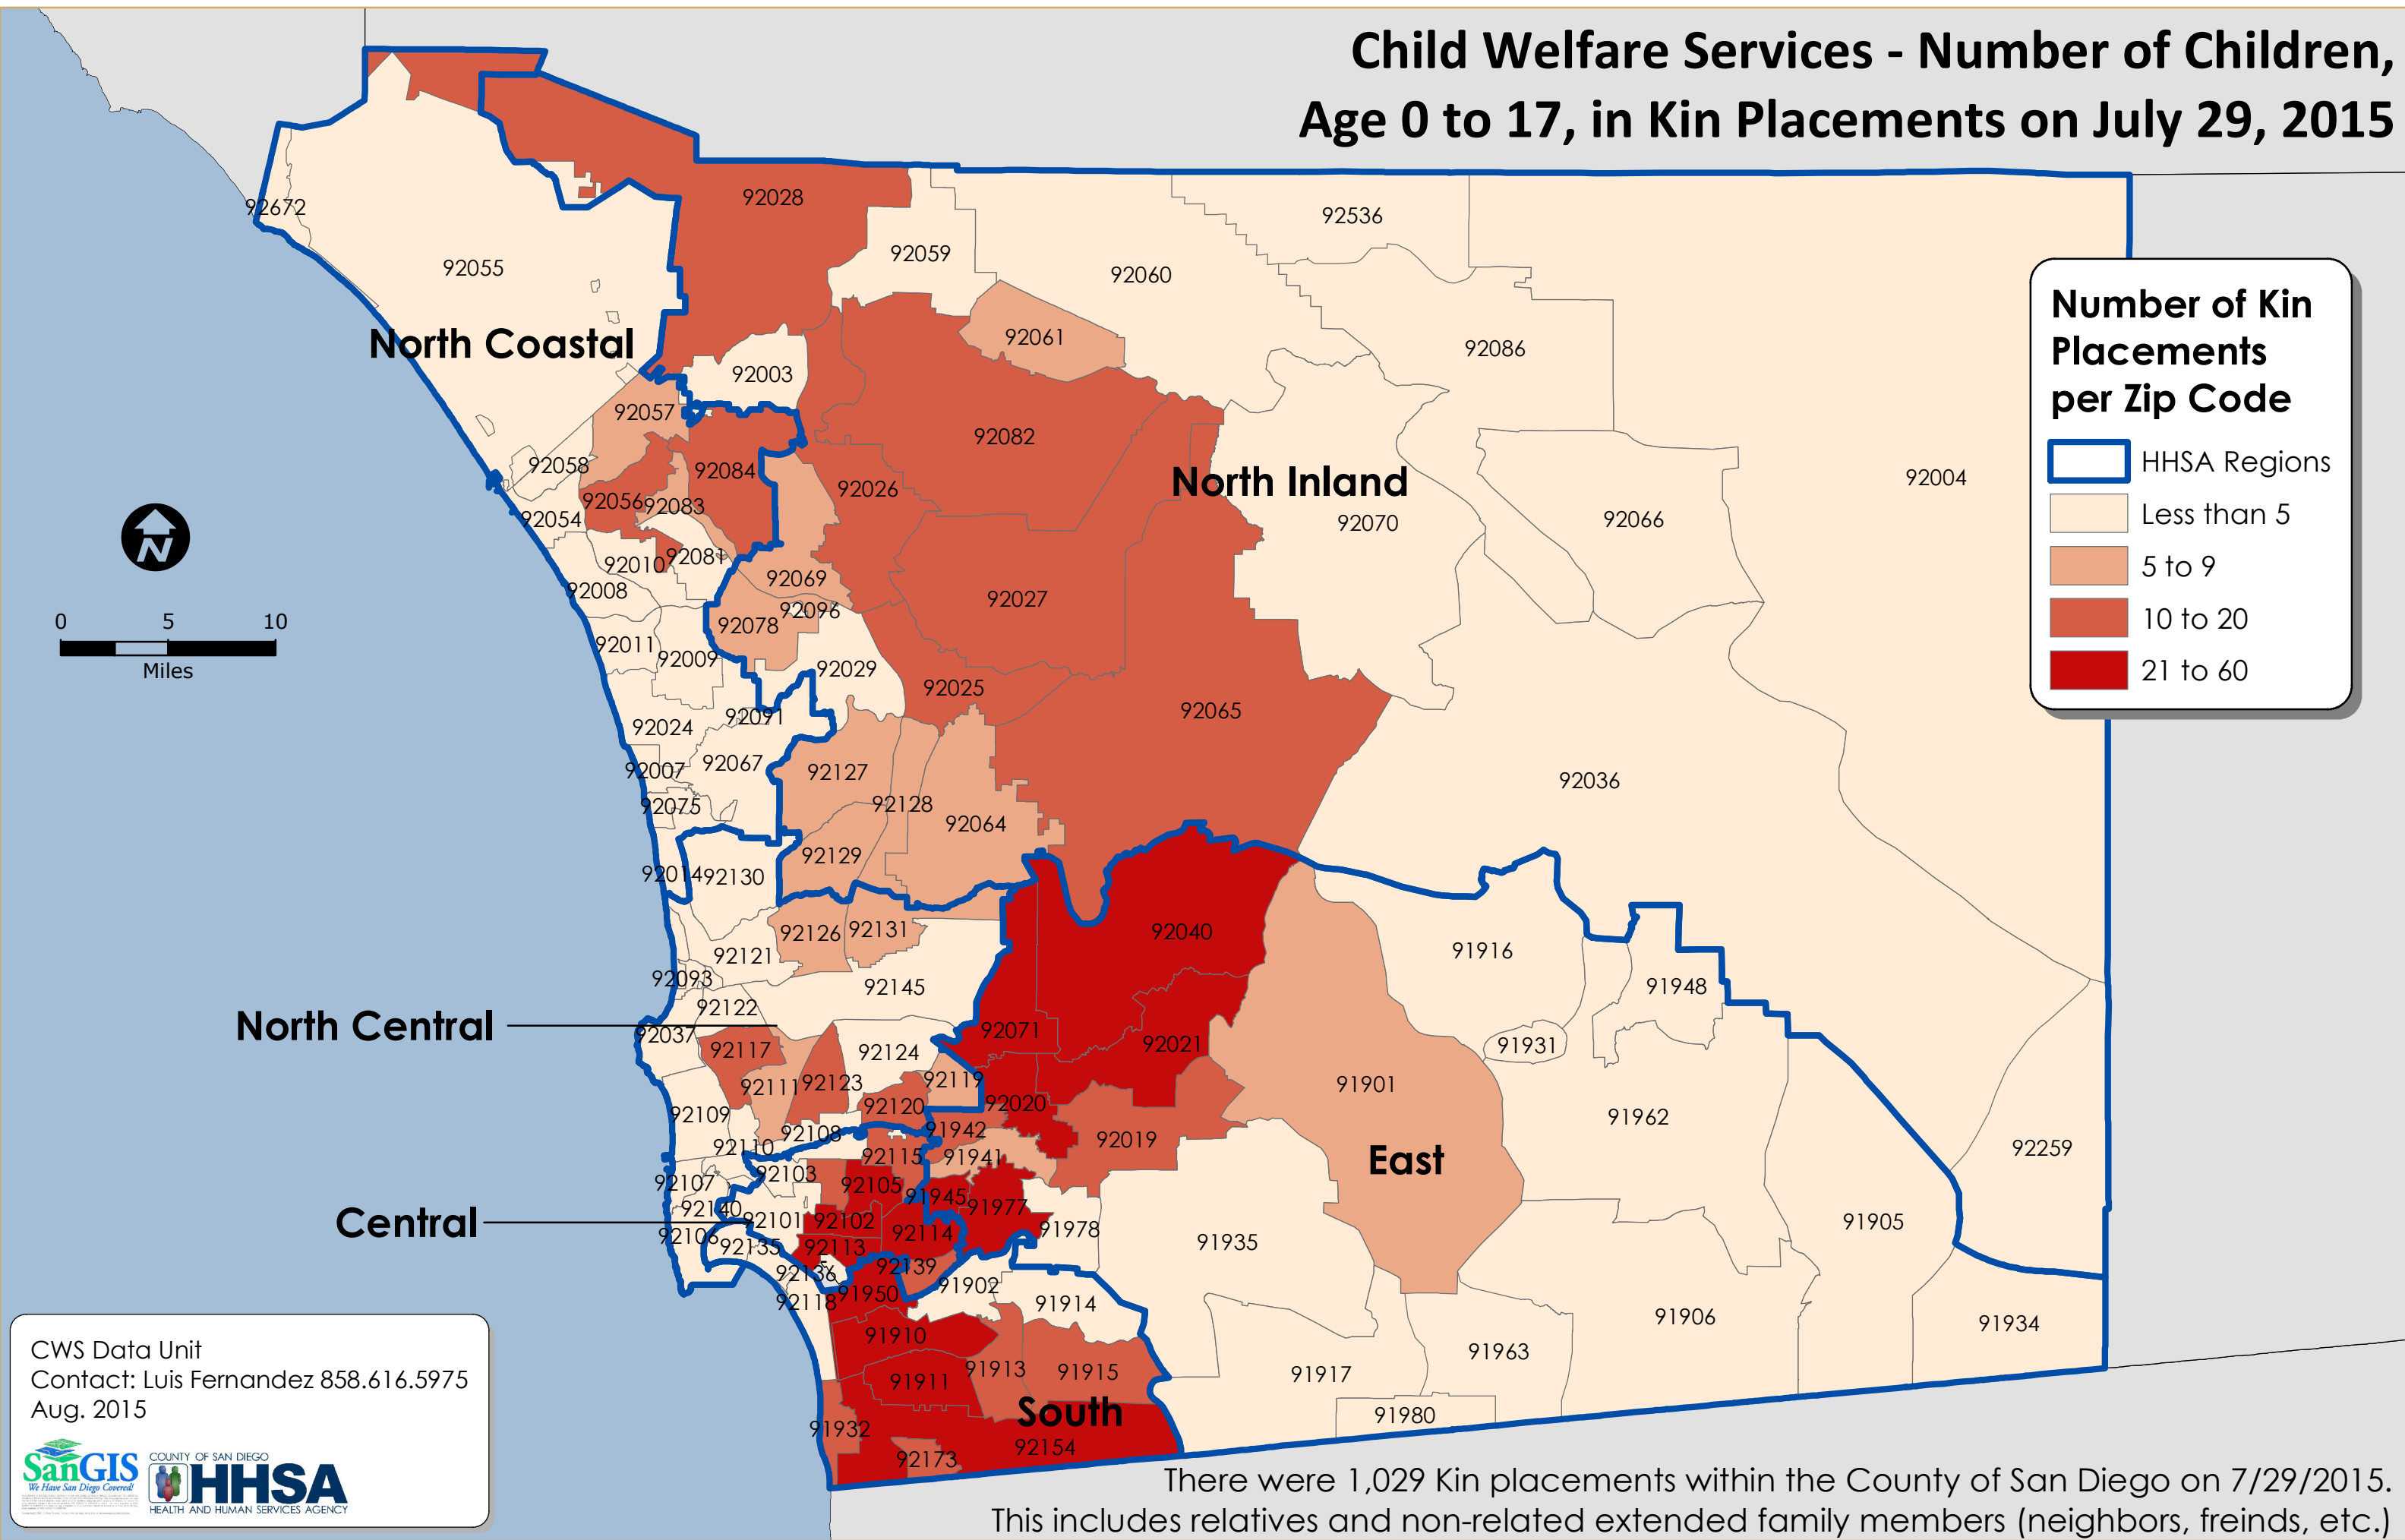

Child Welfare Services - Number of Children, Age 0 to 17, in Kin Placements on July 29, 2015

CWS Data Unit
 Contact: Luis Fernandez 858.616.5975
 Aug. 2015

There were 1,029 Kin placements within the County of San Diego on 7/29/2015. This includes relatives and non-related extended family members (neighbors, freinds, etc.)