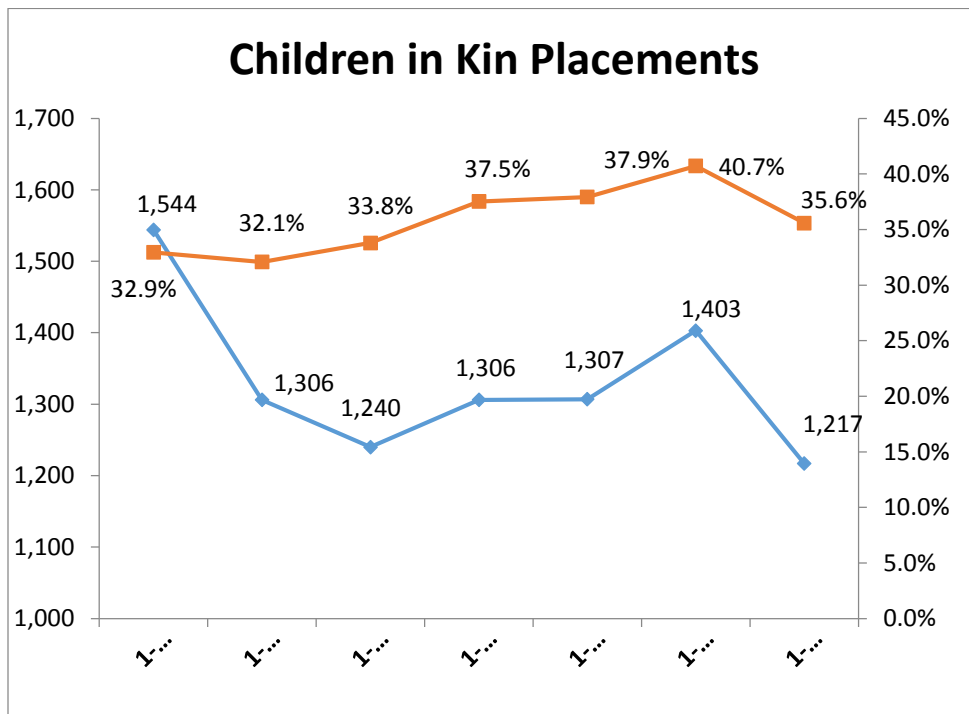

Children age 0 to 17 in Out-of Home Placement

	Kin Placements		All Placements
	n	%	
1-Jan-09	1,544	32.9%	4,686
1-Jan-10	1,306	32.1%	4,071
1-Jan-11	1,240	33.8%	3,669
1-Jan-12	1,306	37.5%	3,480
1-Jan-13	1,307	37.9%	3,446
1-Jan-14	1,403	40.7%	3,445
1-Jan-15	1,217	35.6%	3,420