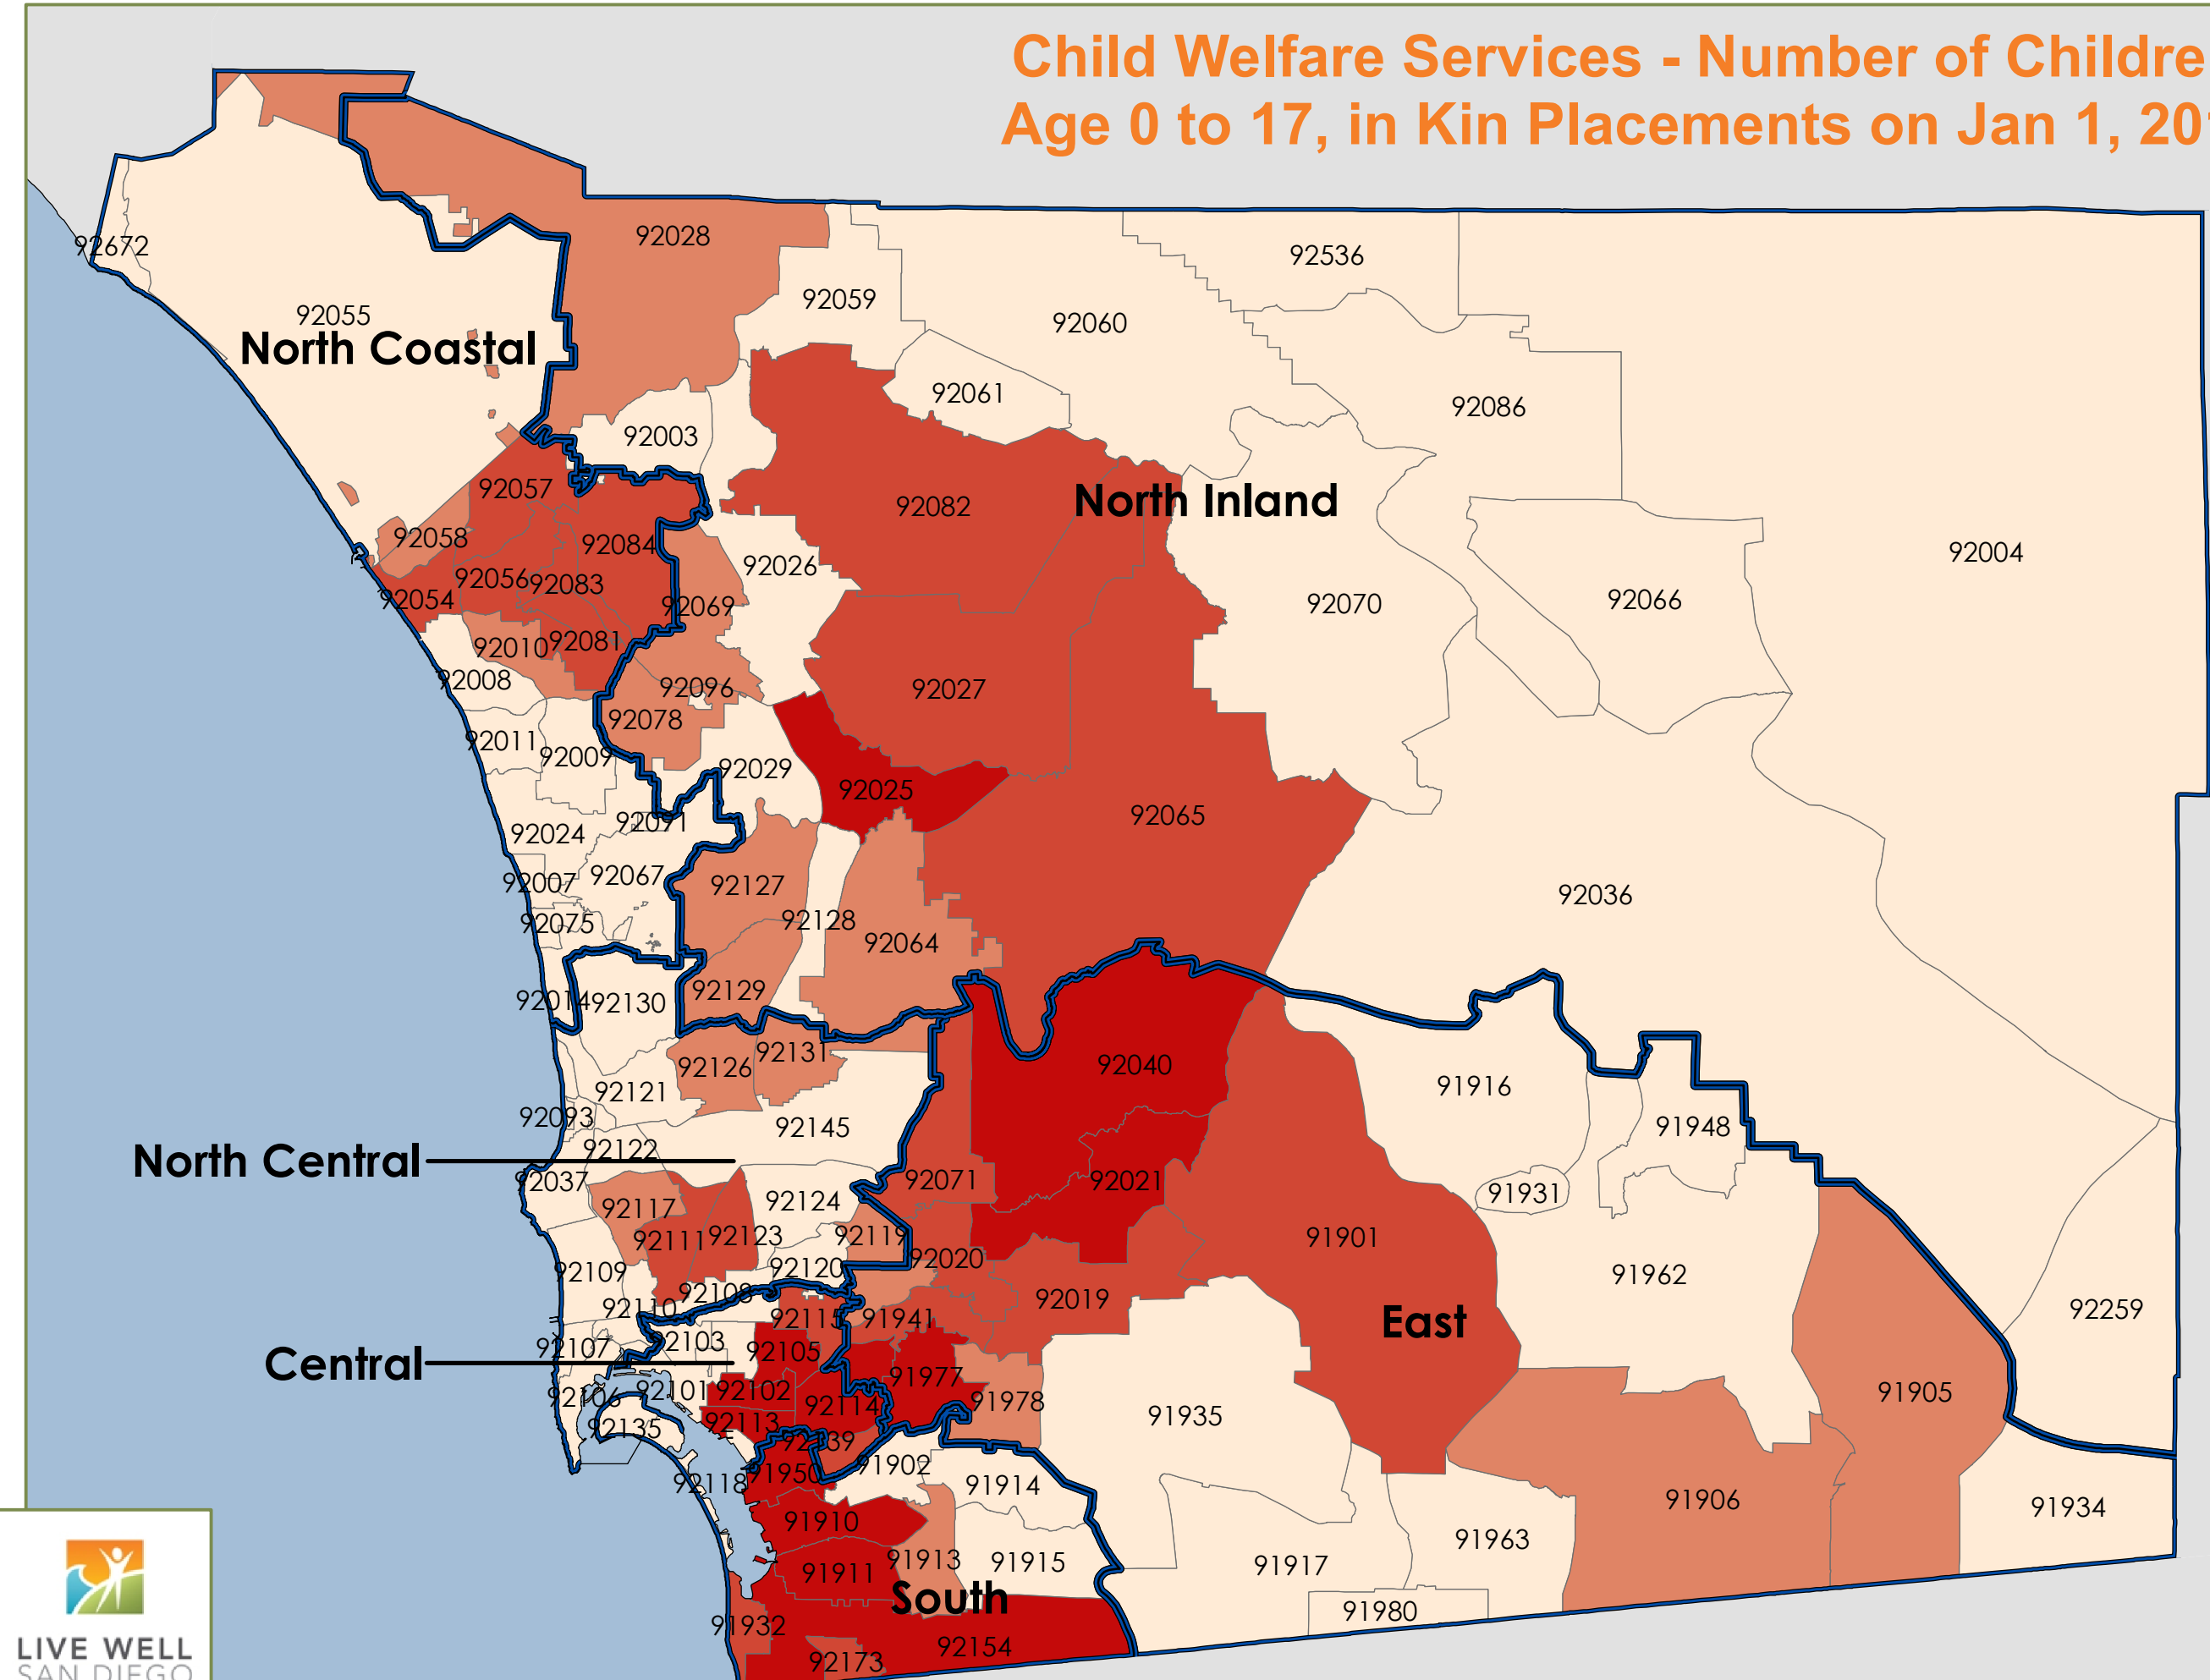

There were 919 kin placements within the County of San Diego on 1/1/2017.