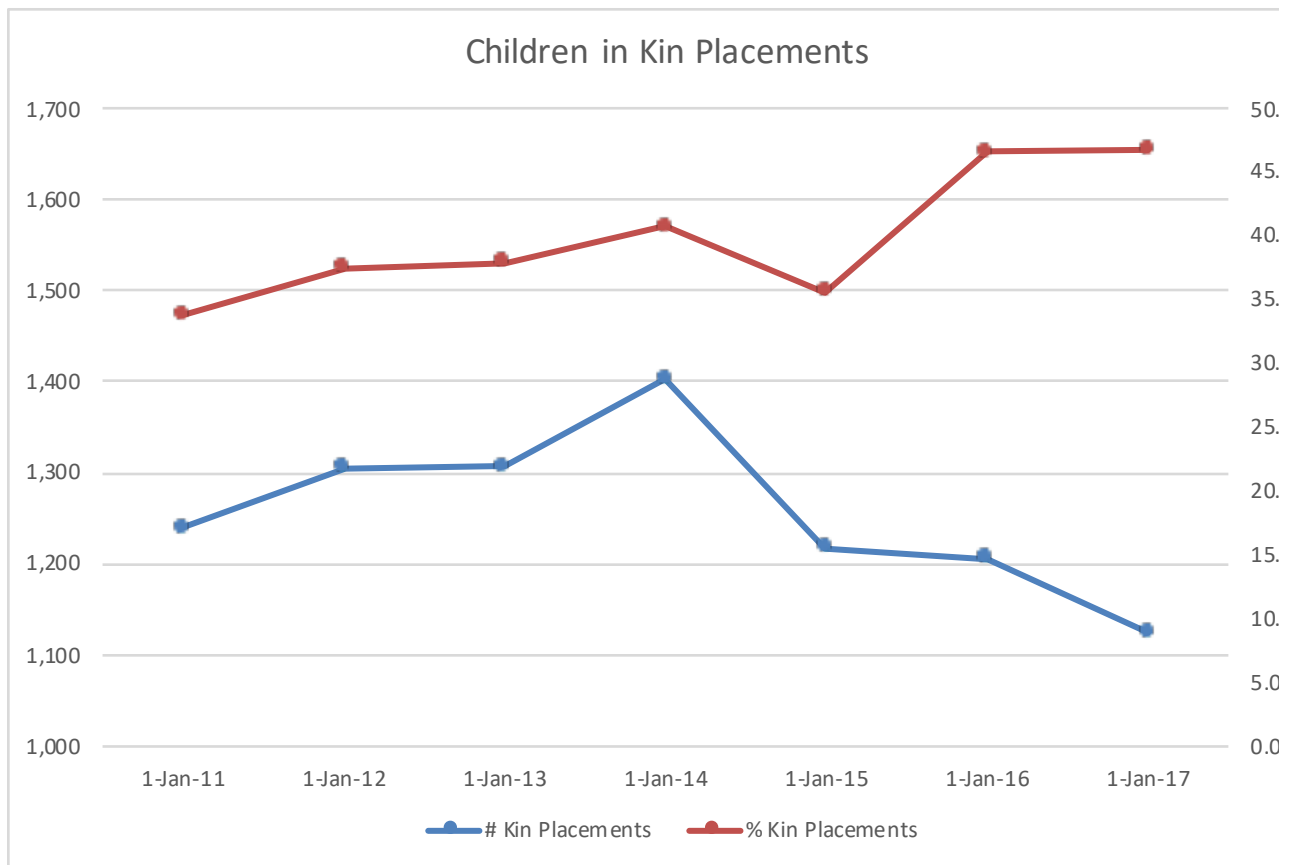

Children age 0 to 17 in Out-of-Home Placement

	Kin Placements		All Placements
	n	%	
1-Jan-11	1,240	33.8%	3,669
1-Jan-12	1,306	37.5%	3,480
1-Jan-13	1,307	37.9%	3,446
1-Jan-14	1,403	40.7%	3,445
1-Jan-15	1,217	35.6%	3,420
1-Jan-16	1,206	46.6%	2,590
1-Jan-17	1,125	46.7%	2,407